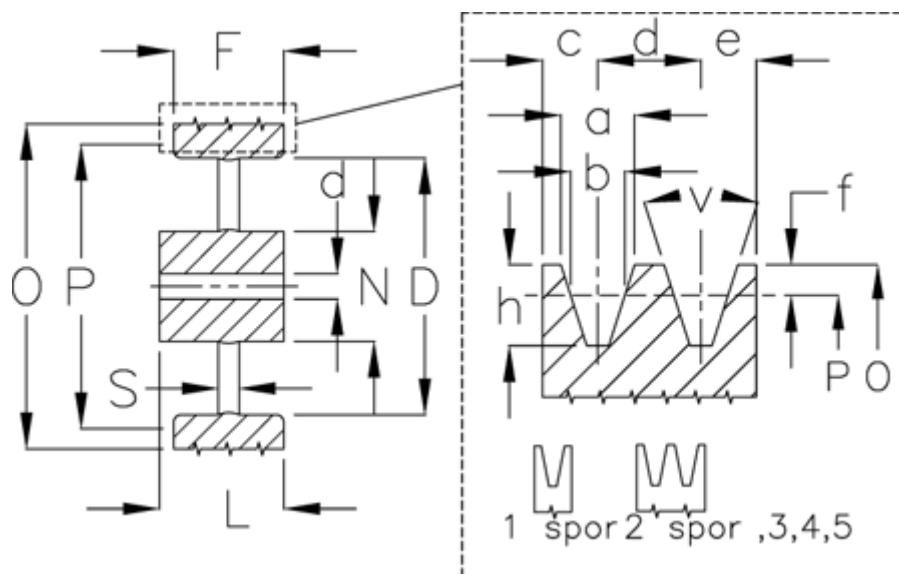

Article number: 60410035501

Description: V-belt pulley, no bore A 355/1

Measures

D	= 322	S	= 14
d	= 20	Type	= A
F	= 20.0		
L	= 50		
N	= 75		
Number of ribs	= 1		
O	= 360.5		
P	= 355		